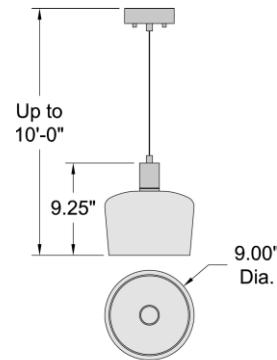

### PRODUCT MEASUREMENTS

FIXTURE	BACKPLATE / CANOPY
Length:	Length
Width:	Width:
Diameter 9"	Diameter: 4.5"
Height: 9.25"	Height: 1"
Extension:	
Overall Height: 14-120"	

#### LINE DRAWING

#### IES FILE

In addition to Access Lighting's purchase and warranty terms and conditions, by signing below or placing an order, you agree that you are authorized to bind the entity placing any order and acknowledge the following: All of sizes and measurements are approximate and all images are for illustrative purposes only. In the event of an inconsistency, the "Product Measurements" section controls. There also may be slight differences in the colors and designs compared to the displayed and printed images.